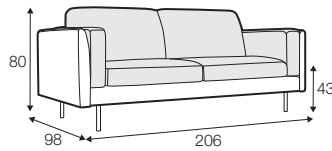

STD standard

LUX lux

COVERS

FC fixed

LCV loose
with velcro

SPECIAL

modular
system

2 seater

3 seater

3,5 seater

set 1 right / or left

3 seater left / or right + corner 90°
+ bench right / or left

3,5 seater divided

modular system

elements of the modular system

2 seater left / or right

2 seater without armrests

3 seater left / or right

3 seater without armrests

3,5 seater left / or right

3,5 seater without armrests

bench right / or left

corner 90°

extra dimensions