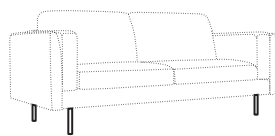

3 seater

3,5 seater

set 1 right / or left

3 seater left / or right + corner 90°
+ bench right / or left

3,5 seater divided

modular system

elements of the modular system

2 seater left / or right

2 seater without armrests

3 seater left / or right

3 seater without armrests

3,5 seater left / or right

3,5 seater without armrests

bench right / or left

corner 90°

extra dimensions

depth of seat

legs

no. 141
wood

no. 177
metal chrome,
painted black

All legs can be fixed to both armrests:

under armrest

under frame