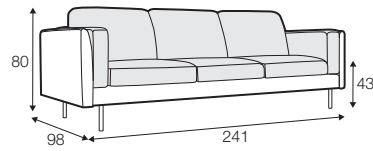

STD standard

LUX lux

COVERS

FC fixed

LCV loose
with velcro

SPECIAL

modular
system

2 seater

3 seater

3,5 seater

set 1 right / or left

3 seater left / or right + corner 90°
+ bench right / or left

3,5 seater divided

modular system

elements of the modular system

2 seater left / or right

2 seater without armrests

3 seater left / or right

3 seater without armrests

3,5 seater left / or right

3,5 seater without armrests

bench right / or left

corner 90°

extra dimensions