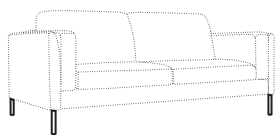

3 seater

3,5 seater

set 1 right / or left

3 seater left / or right + corner 90°
+ bench right / or left

3,5 seater divided

modular system

elements of the modular system

2 seater left / or right

2 seater without armrests

3 seater left / or right

3 seater without armrests

3,5 seater left / or right

3,5 seater without armrests

bench right / or left

corner 90°

extra dimensions

depth of seat

legs

no. 141
wood

no. 177
metal chrome,
painted black

All legs can be fixed to both armrests:

under armrest

under frame