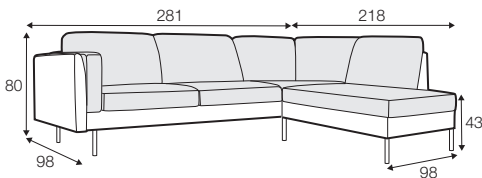

STD standard

LUX lux

COVERS

FC fixed

LCV loose
with velcro

SPECIAL

modular
system

2 seater

3 seater

3,5 seater

set 1 right / or left

3 seater left / or right + corner 90°
+ bench right / or left

3,5 seater divided

modular system

elements of the modular system

2 seater left / or right

2 seater without armrests

3 seater left / or right

3 seater without armrests

3,5 seater left / or right

3,5 seater without armrests

bench right / or left

corner 90°

extra dimensions