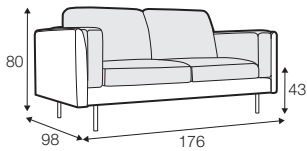

STD standard

LUX lux

COVERS

FC fixed

LCV loose
with velcro

SPECIAL

modular
system

2 seater

3 seater

3,5 seater

set 1 right / or left

3 seater left / or right + corner 90°
+ bench right / or left

3,5 seater divided

modular system

elements of the modular system

2 seater left / or right

2 seater without armrests

3 seater left / or right

3 seater without armrests

3,5 seater left / or right

3,5 seater without armrests

bench right / or left

corner 90°

extra dimensions