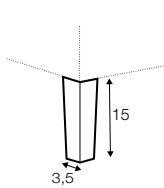

4 seater left / or right divided

4 seater without armrests divided

divan right / or left

bench right / or left

corner 90°

extra dimensions

depth of seat

accessories

headrest with roll L-60

endpart left / or right

armrest protection

legs

no. 109
wood

no. 195
metal chrome,
painted black

no. 47
metal chrome,
painted black

no. 145A
metal chrome,
painted black