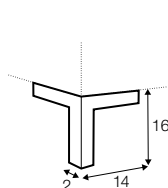

4 seater left / or right divided

4 seater without armrests divided

divan right / or left

bench right / or left

corner 90°

extra dimensions

depth of seat

accessories

headrest with roll L-60

endpart left / or right

armrest protection

legs

no. 109
wood

no. 195
metal chrome,
painted black

no. 47
metal chrome,
painted black

no. 145A
metal chrome,
painted black