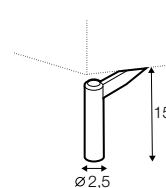

headrest with roll L-60

endpart left / or right

armrest protection

legs

no. 109
wood

no. 195
metal chrome,
painted black

no. 47
metal chrome,
painted black

no. 145A
metal chrome,
painted black