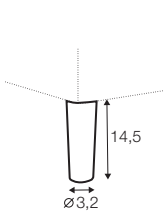

2 seater left / or right

2 seater without armrests

3 seater left / or right

3 seater without armrests

3XL seater left / or right

3XL seater without armrests

chaiselongue right / or left

chaiselongue wide right / or left

divan right / or left

corner 90°

extra dimensions

depth of
armchair seat

depth of
sofa seat

legs

no. 153
wood
front
sofas, set 2, set 3,
footstool fi 96,
footstool 90x50, corner,
divan, chaiselongues

no. 141A
wood
back with front leg
no. 153
corner