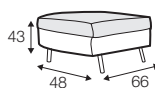

armchair

armchair in loose cover

To achieve best results we recommend to choose thin natural fabrics.

footstool ø96

footstool 90x50

footstool 66x48
only for armchair

elements with small back cushions

2 seater

3 seater

3XL seater

3XL seater round divided

4 seater straight divided

4 seater round divided

set 2 right / or left
2 seater left / or right + chaiselongue wide right / or left

set 3 right / or left
3 seater left / or right + divan right / or left