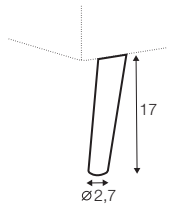

no. 154B
wood
armchair:
154A front,
154B back