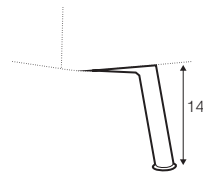

no. 150D
metal chrome,
painted black
footstool 96, footstool 90x50,
divan, chaiselongues