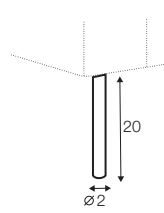

2 seater left / or right

2 seater without armrests

3 seater left / or right

3 seater without armrests

3XL seater left / or right

3XL seater without armrests

chaiselongue right / or left

chaiselongue wide right / or left

divan right / or left

corner 90°

extra dimensions

depth of
armchair seat

depth of
sofa seat

legs

no. 153
wood
front
sofas, set 2, set 3,
footstool fi 96,
footstool 90x50, corner,
divan, chaiselongues

no. 141A
wood
back with front leg
no. 153
corner