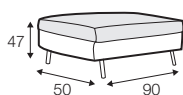

armchair

armchair in loose cover

To achieve best results we recommend to choose thin natural fabrics.

footstool ø96

footstool 90x50

footstool 66x48
only for armchair

elements with small back cushions

2 seater

3 seater

3XL seater

3XL seater round divided

4 seater straight divided

4 seater round divided

set 2 right / or left
2 seater left / or right + chaiselongue wide right / or left

set 3 right / or left
3 seater left / or right + divan right / or left

elements with big back cushions

2 seater

3 seater

3XL seater

3XL seater round divided

4 seater straight divided

4 seater round divided

set 2 right / or left
2 seater left / or right + chaiselongue wide right / or left