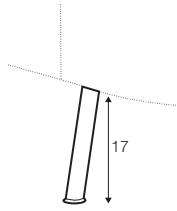

no. 150C
metal chrome,
painted black
armchair: 150B front,
150C back