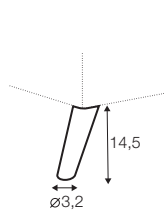

2 seater left / or right

2 seater without armrests

3 seater left / or right

3 seater without armrests

3XL seater left / or right

3XL seater without armrests

chaiselongue right / or left

chaiselongue wide right / or left

divan right / or left

corner 90°

extra dimensions

depth of
armchair seat

depth of
sofa seat

legs

no. 153
wood
front
sofas, set 2, set 3,
footstool fi 96,
footstool 90x50, corner,
divan, chaiselongues

no. 141A
wood
back with front leg
no. 153
corner