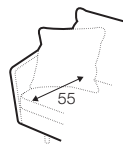

3 seater

3XL seater

3XL seater round divided

4 seater straight divided

4 seater round divided

set 2 right / or left
2 seater left / or right + chaiselongue wide right / or left

set 3 right / or left
3 seater left / or right + divan right / or left

3 seater without armrests

3XL seater left / or right

3XL seater without armrests

chaiselongue right / or left

chaiselongue wide right / or left

divan right / or left

elements of the modular system
elements with big back cushions

2 seater left / or right

2 seater without armrests

3 seater left / or right

3 seater without armrests

3XL seater left / or right

3XL seater without armrests

chaiselongue right / or left

chaiselongue wide right / or left

divan right / or left

corner 90°

extra dimensions

depth of
armchair seat

depth of
sofa seat

legs

no. 153
wood
front
sofas, set 2, set 3,
footstool fi 96,
footstool 90x50, corner,
divan, chaiselongues

no. 141A
wood
back with front leg
no. 153
corner