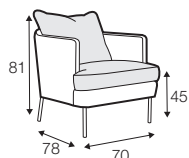

armchair

armchair in loose cover

To achieve best results we recommend to choose thin natural fabrics.

footstool ø96

footstool 90x50

footstool 66x48
only for armchair

elements with small back cushions

2 seater

3 seater

3XL seater

3XL seater round divided

4 seater straight divided

4 seater round divided

set 2 right / or left
2 seater left / or right + chaiselongue wide right / or left

set 3 right / or left
3 seater left / or right + divan right / or left

elements with big back cushions

2 seater

3 seater

3XL seater

3XL seater round divided

4 seater straight divided

4 seater round divided

set 2 right / or left
2 seater left / or right + chaiselongue wide right / or left

divan right / or left

corner 90°

extra dimensions

depth of
armchair seat

depth of
sofa seat

legs

no. 153
wood
front
sofas, set 2, set 3,
footstool fi 96,
footstool 90x50, corner,
divan, chaiselongues

no. 141A
wood
back with front leg
no. 153
corner