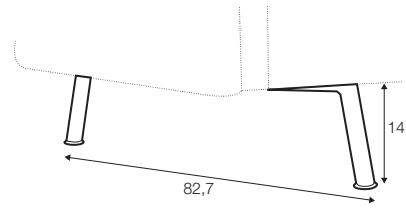

no. 150A
metal chrome,
painted black
sofas, set 2, set 3
corner: 150A front, 150D back