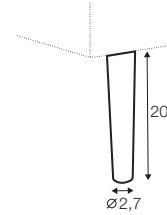

no. 154A
wood
footstool 66x48
armchair:
154A front,
154B back