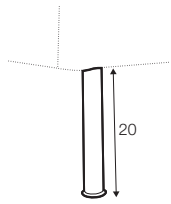

no. 150B
metal chrome,
painted black
armchair: 150B front,
150C back