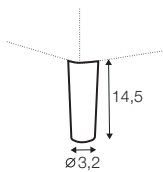

no. 154C
wood
4 seater:
153 front,
154C back