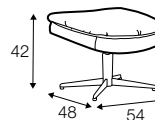

## COVERS

FC fixed

armchair

footstool 53x47

armchair lux

footstool lux 54x48

## extra dimensions

depth of seat

Lean backrest: manual or electric.