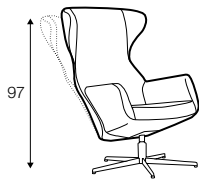

## COMFORTS

STD standard

LUX lux

## COVERS

FC fixed

armchair

footstool 53x47

armchair lux

footstool lux 54x48

## extra dimensions

depth of seat

Lean backrest: manual or electric.