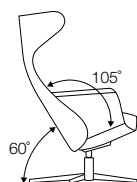

## COVERS

FC fixed

armchair

footstool 53x47

armchair lux

footstool lux 54x48

## extra dimensions

depth of seat

Lean backrest: manual or electric.

## legs

swivel

black

swivel with memory function

non-rotating leg

Sits reserves the right to change construction of products and components used due to improving durability of product and customer satisfaction without any further notice. Explicit  $\pm 2$  cm tolerance of all elements sizes.