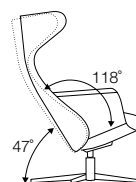

## COVERS

FC fixed

armchair

footstool 53x47

armchair lux

footstool lux 54x48

## extra dimensions

depth of seat

Lean backrest: manual or electric.

## legs

swivel

black

swivel with memory function

non-rotating leg

Sits reserves the right to change construction of products and components used due to improving durability of product and customer satisfaction without any further notice. Explicit  $\pm 2$  cm tolerance of all elements sizes.