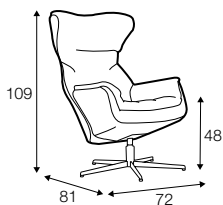

## COVERS

FC fixed

armchair

footstool 53x47

armchair lux

footstool lux 54x48

## extra dimensions

depth of seat

Lean backrest: manual or electric.