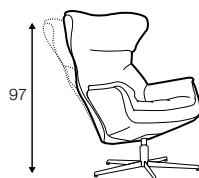

## COVERS

FC fixed

armchair

footstool 53x47

armchair lux

footstool lux 54x48

## extra dimensions

depth of seat

Lean backrest: manual or electric.

## legs

swivel

black

swivel with memory function

non-rotating leg

Sits reserves the right to change construction of products and components used due to improving durability of product and customer satisfaction without any further notice. Explicit  $\pm 2$  cm tolerance of all elements sizes.