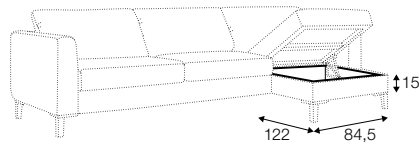

FC fixed

Two mattresses available: bonell and foam.

armchair sofa bed

3 seater sofa bed

4 seater sofa bed

set 1 right / or left

3 seater sofa bed left / or right + chaiselongue box right / or left

set 2 right / or left

4 seater sofa bed left / or right + chaiselongue box right / or left

box dimensions
set 1

box dimensions
set 2

extra dimensions

depth of seat

accessories

armrest protection

legs