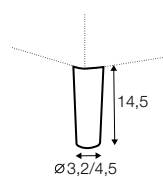

no. 153
wood