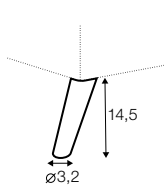

no. 141A
wood