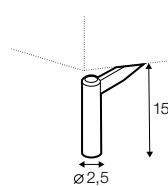

no. 145A
metal chrome,
painted black