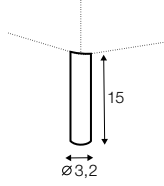

no. 195
metal chrome,
painted black