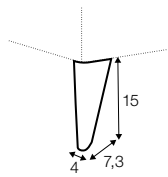

4 seater sofa bed left / or right + chaiselongue box right / or left

box dimensions
set 1

box dimensions
set 2

extra dimensions

depth of seat

accessories

armrest protection

legs