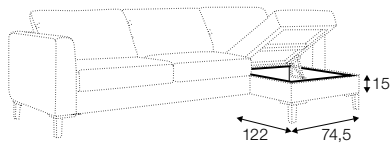

FC fixed

Two mattresses available: bonell and foam.

armchair sofa bed

3 seater sofa bed

4 seater sofa bed

set 1 right / or left

3 seater sofa bed left / or right + chaiselongue box right / or left

set 2 right / or left

4 seater sofa bed left / or right + chaiselongue box right / or left

box dimensions
set 1

box dimensions
set 2

extra dimensions

depth of seat

accessories

armrest protection

legs