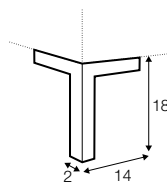

extra dimensions

depth of seat

accessories

ravioli deco
cushion
55x55
only in fabric

ravioli deco
cushion
45x45
only in fabric

ravioli deco
cushion
65x35
only in fabric

cushion 55x55
box bordered

cushion 45x45
box bordered

headrest with roll 70

headrest with roll 50

endpart left / or right

armrest I

armrest II

legs

no. 198
metal painted
black

no. 47
metal painted
black