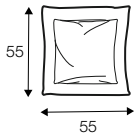

footstool 94x74

2 seater

2,5 seater

3 seater

set 1 right / or left
2 seater left / or right +
chaiselongue right / or left

set 2 right / or left
2,5 seater left / or right +
chaiselongue right / or left

set 3 right / or left
3 seater left / or right +
chaiselongue right / or left

2,5 seater left / or right

2,5 seater without armrests

3 seater left / or right

3 seater without armrests

corner 90°

bench right / or left

chaiselongue right / or left

chaiselongue wide right / or left

extra dimensions

depth of seat

accessories

ravioli deco
cushion
55x55
only in fabric

ravioli deco
cushion
45x45
only in fabric

ravioli deco
cushion
65x35
only in fabric

cushion 55x55
box bordered

cushion 45x45
box bordered