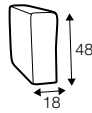

2,5 seater left / or right

2,5 seater without armrests

3 seater left / or right

3 seater without armrests

corner 90°

bench right / or left

chaiselongue right / or left

chaiselongue wide right / or left

extra dimensions

depth of seat

accessories

ravioli deco
cushion
55x55
only in fabric

ravioli deco
cushion
45x45
only in fabric

ravioli deco
cushion
65x35
only in fabric

cushion 55x55
box bordered

cushion 45x45
box bordered

headrest with roll 70

headrest with roll 50

endpart left / or right

armrest I

armrest II

legs

no. 198
metal painted
black

no. 47
metal painted
black