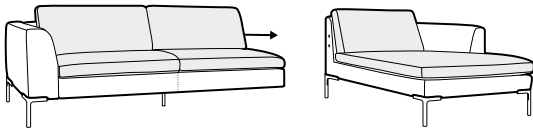

COVERS

FC fixed

SPECIAL

modular system

All elements available also with one seat cushion.

Drowings show combinations with armrest I. Combinatins with armrest II are properly shorter in width.

Ravioli deco cushions available only in fabric.

footstool 94x74

2 seater

2,5 seater

3 seater

set 1 right / or left
2 seater left / or right +
chaiselongue right / or left

set 2 right / or left
2,5 seater left / or right +
chaiselongue right / or left

set 3 right / or left
3 seater left / or right +
chaiselongue right / or left

example with one seat cushions
3 seater

example of leather cover
set 3

example of leather cover
with one seat cushion
3 seater

modular system

elements of the modular system

2 seater left / or right

2 seater without armrests

2,5 seater left / or right

2,5 seater without armrests

3 seater left / or right

3 seater without armrests

corner 90°

bench right / or left

chaiselongue right / or left

chaiselongue wide right / or left