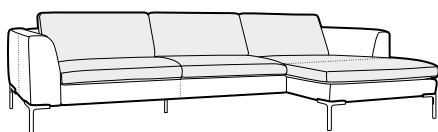

COVERS

FC fixed

SPECIAL

modular system

All elements available also with one seat cushion.

Drowings show combinations with armrest I. Combinatins with armrest II are properly shorter in width.

Ravioli deco cushions available only in fabric.

footstool 94x74

2 seater

2,5 seater

3 seater

set 1 right / or left
2 seater left / or right +
chaiselongue right / or left

set 2 right / or left
2,5 seater left / or right +
chaiselongue right / or left

set 3 right / or left
3 seater left / or right +
chaiselongue right / or left

example with one seat cushions
3 seater

example of leather cover
set 3

example of leather cover
with one seat cushion
3 seater

modular system

elements of the modular system

2 seater left / or right

2 seater without armrests

2,5 seater left / or right

2,5 seater without armrests

3 seater left / or right

3 seater without armrests

corner 90°

bench right / or left

chaiselongue right / or left

chaiselongue wide right / or left