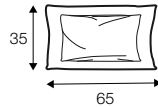

2,5 seater left / or right

2,5 seater without armrests

3 seater left / or right

3 seater without armrests

corner 90°

bench right / or left

chaiselongue right / or left

chaiselongue wide right / or left

extra dimensions

depth of seat

accessories

ravioli deco
cushion
55x55
only in fabric

ravioli deco
cushion
45x45
only in fabric

ravioli deco
cushion
65x35
only in fabric

cushion 55x55
box bordered

cushion 45x45
box bordered