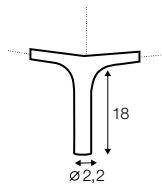

2,5 seater left / or right

2,5 seater without armrests

3 seater left / or right

3 seater without armrests

corner 90°

bench right / or left

chaiselongue right / or left

chaiselongue wide right / or left

extra dimensions

depth of seat

accessories

ravioli deco
cushion
55x55
only in fabric

ravioli deco
cushion
45x45
only in fabric

ravioli deco
cushion
65x35
only in fabric

cushion 55x55
box bordered

cushion 45x45
box bordered

headrest with roll 70

headrest with roll 50

endpart left / or right

armrest I

armrest II

legs

no. 198
metal painted
black

no. 47
metal painted
black