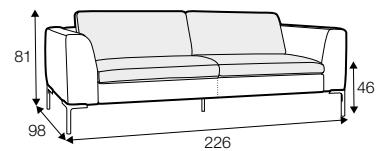

COVERS

FC fixed

SPECIAL

modular system

All elements available also with one seat cushion.

Drowings show combinations with armrest I. Combinatins with armrest II are properly shorter in width.

Ravioli deco cushions available only in fabric.

footstool 94x74

2 seater

2,5 seater

3 seater

set 1 right / or left
2 seater left / or right +
chaiselongue right / or left

set 2 right / or left
2,5 seater left / or right +
chaiselongue right / or left

set 3 right / or left
3 seater left / or right +
chaiselongue right / or left

2,5 seater left / or right

2,5 seater without armrests

3 seater left / or right

3 seater without armrests

corner 90°

bench right / or left

chaiselongue right / or left

chaiselongue wide right / or left