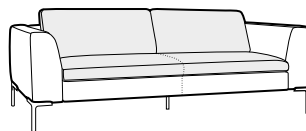

COVERS

FC fixed

SPECIAL

modular system

All elements available also with one seat cushion.

Drowings show combinations with armrest I. Combinatins with armrest II are properly shorter in width.

Ravioli deco cushions available only in fabric.

footstool 94x74

2 seater

2,5 seater

3 seater

set 1 right / or left
2 seater left / or right +
chaiselongue right / or left

set 2 right / or left
2,5 seater left / or right +
chaiselongue right / or left

set 3 right / or left
3 seater left / or right +
chaiselongue right / or left

example with one seat cushions
3 seater

example of leather cover
set 3

example of leather cover
with one seat cushion
3 seater

modular system

elements of the modular system

2 seater left / or right

2 seater without armrests

2,5 seater left / or right

2,5 seater without armrests

3 seater left / or right

3 seater without armrests

corner 90°

bench right / or left

chaiselongue right / or left

chaiselongue wide right / or left