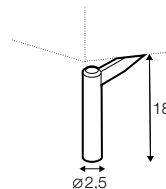

extra dimensions

depth of seat

accessories

ravioli deco
cushion
55x55
only in fabric

ravioli deco
cushion
45x45
only in fabric

ravioli deco
cushion
65x35
only in fabric

cushion 55x55
box bordered

cushion 45x45
box bordered

headrest with roll 70

headrest with roll 50

endpart left / or right

armrest I

armrest II

legs

no. 198
metal painted
black

no. 47
metal painted
black