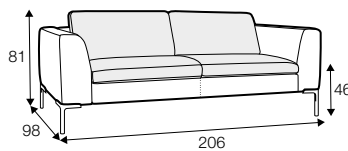

COVERS

FC fixed

SPECIAL

modular system

All elements available also with one seat cushion.

Drowings show combinations with armrest I. Combinatins with armrest II are properly shorter in width.

Ravioli deco cushions available only in fabric.

footstool 94x74

2 seater

2,5 seater

3 seater

set 1 right / or left
2 seater left / or right +
chaiselongue right / or left

set 2 right / or left
2,5 seater left / or right +
chaiselongue right / or left

set 3 right / or left
3 seater left / or right +
chaiselongue right / or left

2,5 seater left / or right

2,5 seater without armrests

3 seater left / or right

3 seater without armrests

corner 90°

bench right / or left

chaiselongue right / or left

chaiselongue wide right / or left