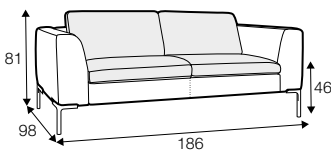

COVERS

FC fixed

SPECIAL

modular system

All elements available also with one seat cushion.

Drowings show combinations with armrest I. Combinatins with armrest II are properly shorter in width.

Ravioli deco cushions available only in fabric.

footstool 94x74

2 seater

2,5 seater

3 seater

set 1 right / or left
2 seater left / or right +
chaiselongue right / or left

set 2 right / or left
2,5 seater left / or right +
chaiselongue right / or left

set 3 right / or left
3 seater left / or right +
chaiselongue right / or left

2,5 seater left / or right

2,5 seater without armrests

3 seater left / or right

3 seater without armrests

corner 90°

bench right / or left

chaiselongue right / or left

chaiselongue wide right / or left