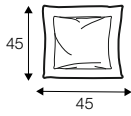

2,5 seater left / or right

2,5 seater without armrests

3 seater left / or right

3 seater without armrests

corner 90°

bench right / or left

chaiselongue right / or left

chaiselongue wide right / or left

extra dimensions

depth of seat

accessories

ravioli deco
cushion
55x55
only in fabric

ravioli deco
cushion
45x45
only in fabric

ravioli deco
cushion
65x35
only in fabric

cushion 55x55
box bordered

cushion 45x45
box bordered