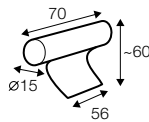

headrest with roll 50