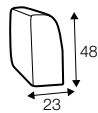

extra dimensions

depth of seat

accessories

ravioli deco
cushion
55x55
only in fabric

ravioli deco
cushion
45x45
only in fabric

ravioli deco
cushion
65x35
only in fabric

cushion 55x55
box bordered

cushion 45x45
box bordered

headrest with roll 70

headrest with roll 50

endpart left / or right

armrest I

armrest II

legs

no. 198
metal painted
black

no. 47
metal painted
black