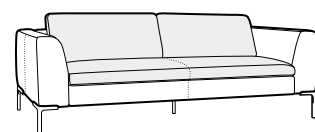

COVERS

FC fixed

SPECIAL

modular system

All elements available also with one seat cushion.

Drowings show combinations with armrest I. Combinatins with armrest II are properly shorter in width.

Ravioli deco cushions available only in fabric.

footstool 94x74

2 seater

2,5 seater

3 seater

set 1 right / or left
2 seater left / or right +
chaiselongue right / or left

set 2 right / or left
2,5 seater left / or right +
chaiselongue right / or left

set 3 right / or left
3 seater left / or right +
chaiselongue right / or left

example with one seat cushions
3 seater

example of leather cover
set 3

example of leather cover
with one seat cushion
3 seater

modular system

elements of the modular system

2 seater left / or right

2 seater without armrests

2,5 seater left / or right

2,5 seater without armrests

3 seater left / or right

3 seater without armrests

corner 90°

bench right / or left

chaiselongue right / or left

chaiselongue wide right / or left