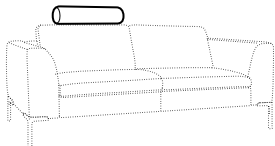

2,5 seater left / or right

2,5 seater without armrests

3 seater left / or right

3 seater without armrests

corner 90°

bench right / or left

chaiselongue right / or left

chaiselongue wide right / or left

extra dimensions

depth of seat

accessories

ravioli deco
cushion
55x55
only in fabric

ravioli deco
cushion
45x45
only in fabric

ravioli deco
cushion
65x35
only in fabric

cushion 55x55
box bordered

cushion 45x45
box bordered