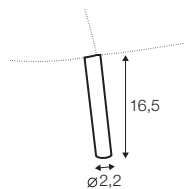

COVERS

FC fixed

armchair

footstool 58x52

example of leather cover

extra dimensions

depth of seat

accessories

headrest

legs

no. 160
metal chrome,
painted black
armchair front
footstool

no. 160A
metal chrome,
painted black
armchair back

Sits reserves the right to change construction of products and components used due to improving durability of product and customer satisfaction without any further notice. Explicit ± 2 cm tolerance of all elements sizes.