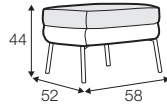

COVERS

FC fixed

armchair

footstool 58x52

example of leather cover

extra dimensions

depth of seat

accessories

headrest

legs

no. 160
metal chrome,
painted black
armchair front
footstool

no. 160A
metal chrome,
painted black
armchair back

Sits reserves the right to change construction of products and components used due to improving durability of product and customer satisfaction without any further notice. Explicit ± 2 cm tolerance of all elements sizes.