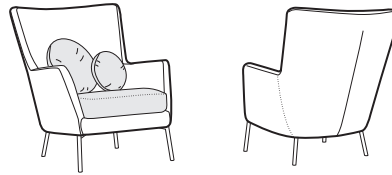

COVERS

FC fixed

armchair

footstool 58x52

example of leather cover

extra dimensions

depth of seat

accessories

headrest

legs

no. 160
metal chrome,
painted black
armchair front
footstool

no. 160A
metal chrome,
painted black
armchair back

Sits reserves the right to change construction of products and components used due to improving durability of product and customer satisfaction without any further notice. Explicit ± 2 cm tolerance of all elements sizes.