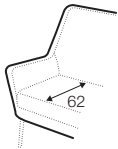

COVERS

FC fixed

armchair

footstool 58x52

example of leather cover

extra dimensions

depth of seat

accessories

headrest

legs

no. 160
metal chrome,
painted black
armchair front
footstool

no. 160A
metal chrome,
painted black
armchair back

Sits reserves the right to change construction of products and components used due to improving durability of product and customer satisfaction without any further notice. Explicit ± 2 cm tolerance of all elements sizes.