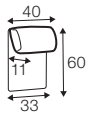

COVERS

FC fixed

armchair

footstool 58x52

example of leather cover

extra dimensions

depth of seat

accessories

headrest

legs

no. 160
metal chrome,
painted black
armchair front
footstool

no. 160A
metal chrome,
painted black
armchair back

Sits reserves the right to change construction of products and components used due to improving durability of product and customer satisfaction without any further notice. Explicit ± 2 cm tolerance of all elements sizes.