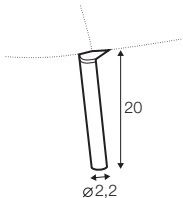

COVERS

FC fixed

armchair

footstool 58x52

example of leather cover

extra dimensions

depth of seat

accessories

headrest

legs

no. 160
metal chrome,
painted black
armchair front
footstool

no. 160A
metal chrome,
painted black
armchair back

Sits reserves the right to change construction of products and components used due to improving durability of product and customer satisfaction without any further notice. Explicit ± 2 cm tolerance of all elements sizes.