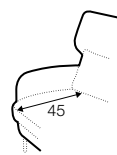

accessories

armrest protection

headrest

extra dimensions

depth of
armchair seat

depth of
sofa seat

legs

no. 160
metal chrome,
painted black
or brass gold
front: armchair,
footstool, sofa