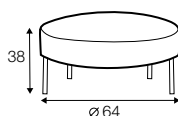

footstool round