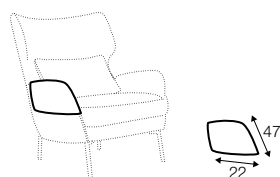

COMFOTS

STD standard

COVERS

FC fixed

armchair

footstool 65x49

footstool round

2,5 seater

accessories

armrest protection

headrest

extra dimensions

depth of
armchair seat

depth of
sofa seat

legs

no. 160
metal chrome,
painted black
or brass gold
front: armchair,
footstool, sofa