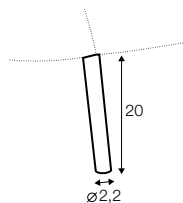

no. 160C
metal chrome,
painted black,
or brass gold
footstool round