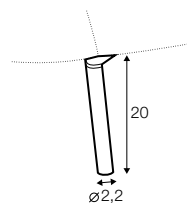

accessories

armrest protection

headrest

extra dimensions

depth of
armchair seat

depth of
sofa seat

legs

no. 160
metal chrome,
painted black
or brass gold
front: armchair,
footstool, sofa