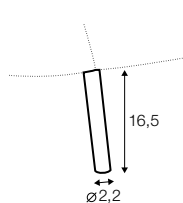

accessories

armrest protection

headrest

extra dimensions

depth of
armchair seat

depth of
sofa seat

legs

no. 160
metal chrome,
painted black
or brass gold
front: armchair,
footstool, sofa