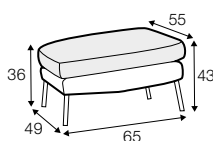

COMFOTS

STD standard

COVERS

FC fixed

armchair

footstool 65x49

footstool round

2,5 seater

accessories

armrest protection

headrest

extra dimensions

depth of
armchair seat

depth of
sofa seat

legs

no. 160
metal chrome,
painted black
or brass gold
front: armchair,
footstool, sofa