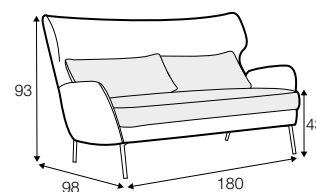

COMFOTS

STD standard

COVERS

FC fixed

armchair

footstool 65x49

footstool round

2,5 seater

accessories

armrest protection

headrest

extra dimensions

depth of
armchair seat

depth of
sofa seat

legs

no. 160
metal chrome,
painted black
or brass gold
front: armchair,
footstool, sofa