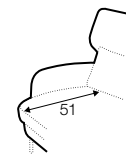

accessories

armrest protection

headrest

extra dimensions

depth of
armchair seat

depth of
sofa seat

legs

no. 160
metal chrome,
painted black
or brass gold
front: armchair,
footstool, sofa