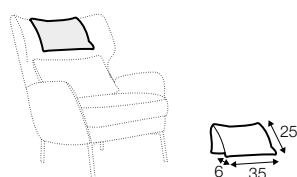

COMFOTS

STD standard

COVERS

FC fixed

armchair

footstool 65x49

footstool round

2,5 seater

accessories

armrest protection

headrest

extra dimensions

depth of
armchair seat

depth of
sofa seat

legs

no. 160
metal chrome,
painted black
or brass gold
front: armchair,
footstool, sofa