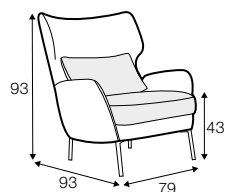

COMFOTS

STD standard

COVERS

FC fixed

armchair

footstool 65x49

footstool round

2,5 seater

accessories

armrest protection

headrest

extra dimensions

depth of
armchair seat

depth of
sofa seat

legs

no. 160
metal chrome,
painted black
or brass gold
front: armchair,
footstool, sofa