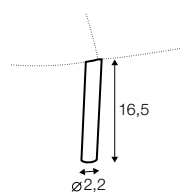

no. 160D
metal chrome,
painted black,
or brass gold
back: sofa